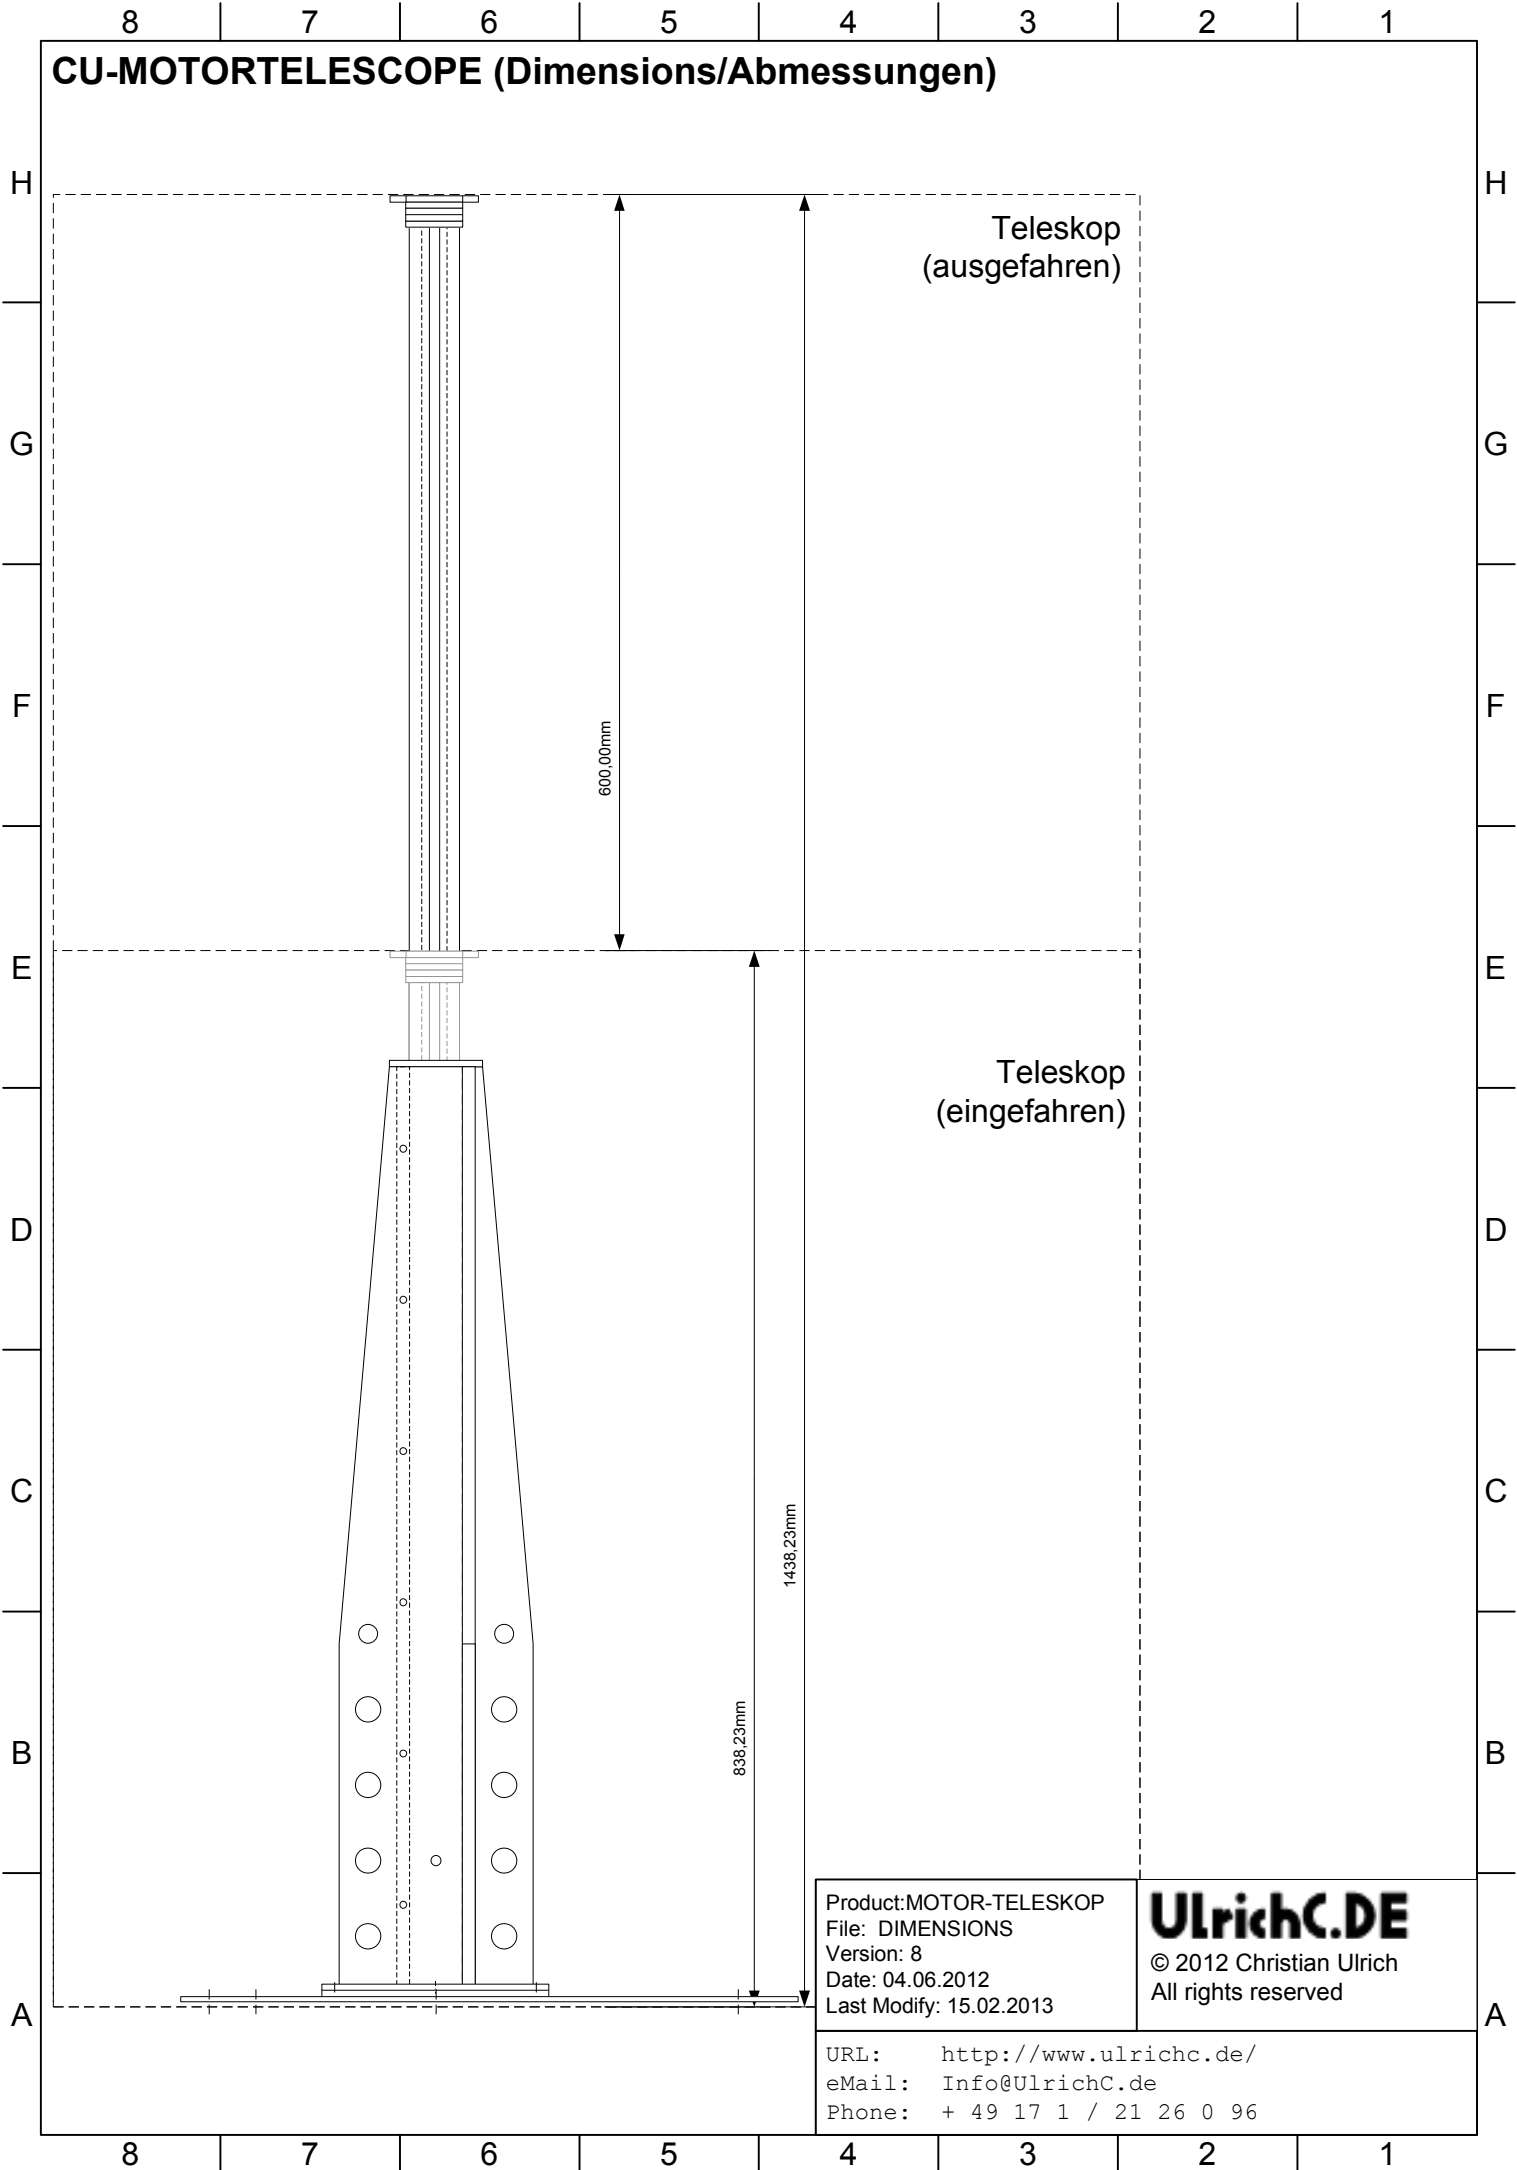

# CU-MOTORTELESCOPE (Dimensions/Abmessungen)

Product: MOTOR-TELESKOP  
 File: DIMENSIONS  
 Version: 8  
 Date: 04.06.2012  
 Last Modify: 15.02.2013

**UlrichC.DE**  
 © 2012 Christian Ulrich  
 All rights reserved