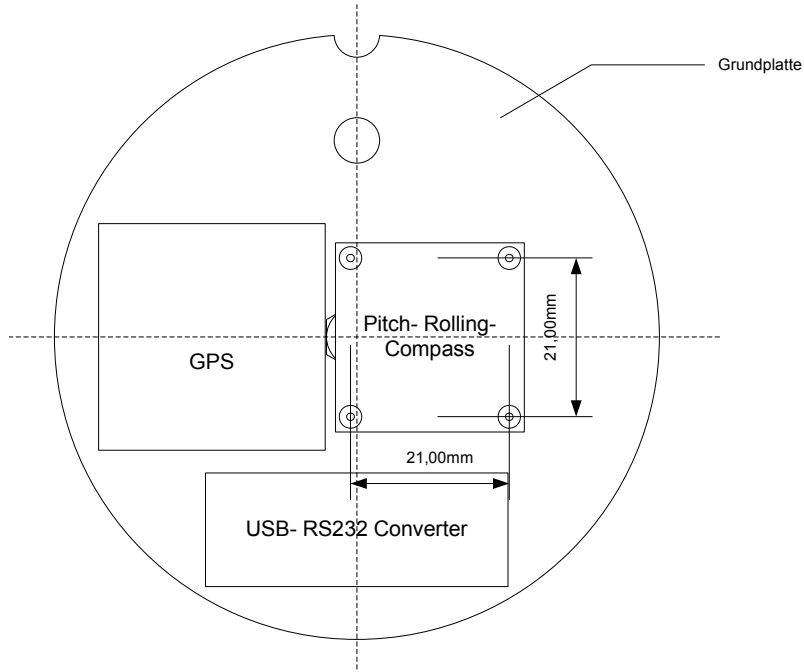

CU-GPS(HOUSING) - Platineneinbau

Project: CU-GPS(HOUSING)
File: HOUSING
Version: <2
Date: 02.09.2006
Last Modify: 08.05.2007

UlrichC

© 2006 Christian Ulrich
All rights reserved

UlrichC.DE
INTERNET: <http://www.ulrichc.de/>
E-MAIL : info@ulrichc.de