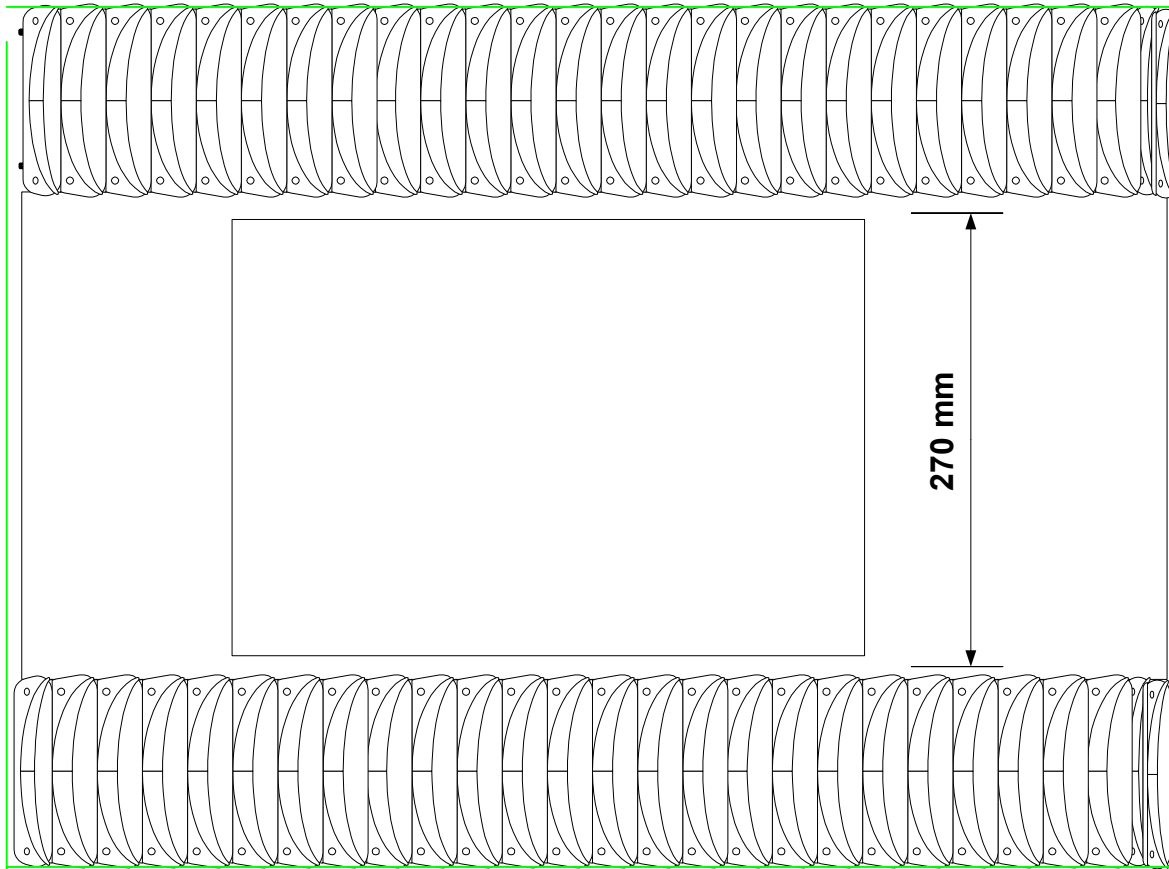

CU-CHAIN-CHASSIS (DIMENSIONS/Abmessungen)

Top

Side

640-650 mm

Product: CU-CHAIN-CHASSIS
File: DIMENSIONS
Version: 1
Date: 23.12.2005
Last Modify: 25.11.2006

UlrichC
© 2005 Christian Ulrich
All rights reserved