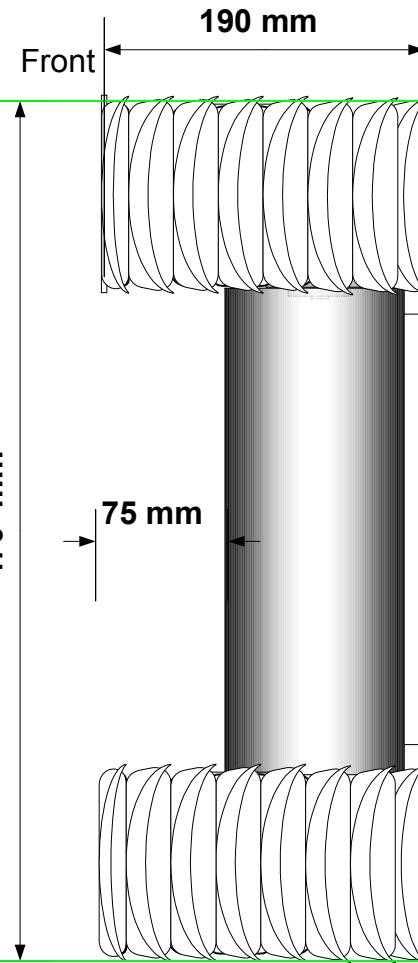

CU-CHAIN-CHASSIS (DIMENSIONS/Abmessungen)

Top

Side

640-650 mm

Product: CU-CHAIN-CHASSIS
File: DIMENSIONS
Version: 1
Date: 23.12.2005
Last Modify: 25.11.2006

UlrichC
© 2005 Christian Ulrich
All rights reserved