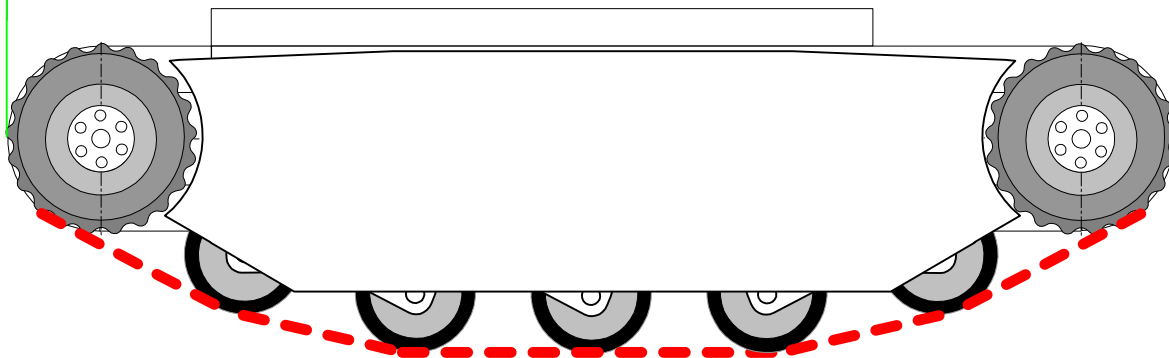

CU-CHAIN-CHASSIS (DIMENSIONS/Abmessungen)

Top

Side

640-650 mm

Product: CU-CHAIN-CHASSIS
File: DIMENSIONS
Version: 1
Date: 23.12.2005
Last Modify: 25.11.2006

UlrichC
© 2005 Christian Ulrich
All rights reserved