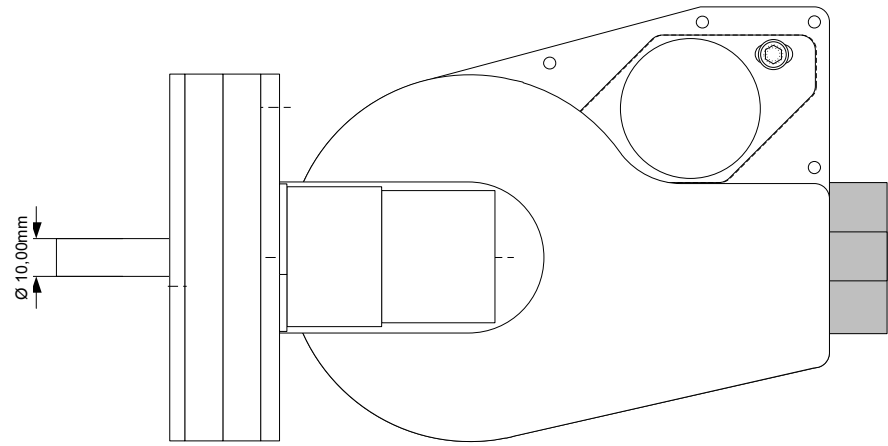

CU-MOTORHEAD (Dimensions / Abmessungen)

H
G
F
E
D
C
B
A

8 7 6 5 4 3 2 1

Product: CU-MOTORHAED
 File: DIMENSIONS
 Version: 1
 Date: 04.10.2013
 Last Modify: -

UlrichC.DE

© 2013 Christian Ulrich
 All rights reserved