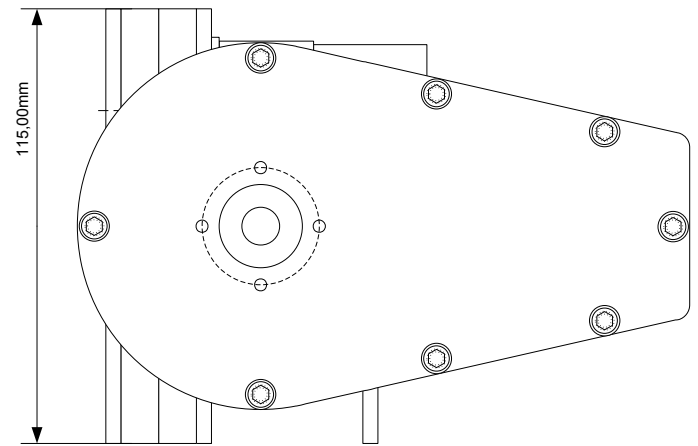

CU-MOTORHEAD (Dimensions / Abmessungen)

H
G
F
E
D
C
B
A

8 7 6 5 4 3 2 1

Product: CU-MOTORHAED
 File: DIMENSIONS
 Version: 1
 Date: 04.10.2013
 Last Modify: -

UlrichC.DE

© 2013 Christian Ulrich
 All rights reserved