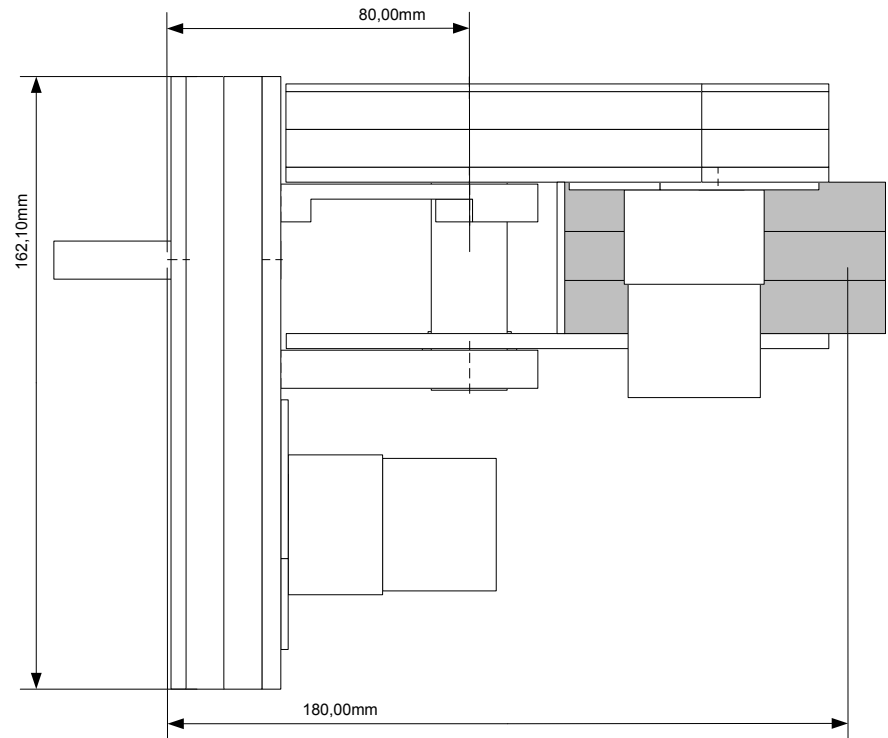

CU-MOTORHEAD (Dimensions / Abmessungen)

H
G
F
E
D
C
B
A

8 7 6 5 4 3 2 1

Product: CU-MOTORHAED
 File: DIMENSIONS
 Version: 1
 Date: 04.10.2013
 Last Modify: -

UlrichC.DE

© 2013 Christian Ulrich
 All rights reserved