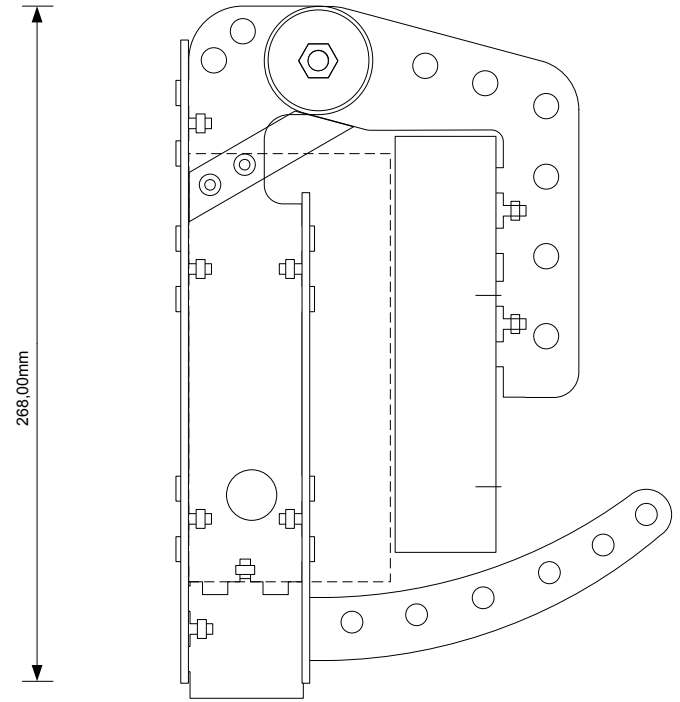

CU-FPV-CONSOLE (Abmessungen)

360,00mm

268,00mm

200,00mm

Project:CU-FPV-CONSOLE
File:DIMENSIONS
Version: 1
Date: 27.03.2015
Last Modify: -

Ulrich.C.DE
© 2015 Christian Ulrich
All rights reserved

URL: <http://www.ulrichc.de/>
eMail: Info@UlrichC.de
Phone: + 49 17 1 / 21 26 0 96