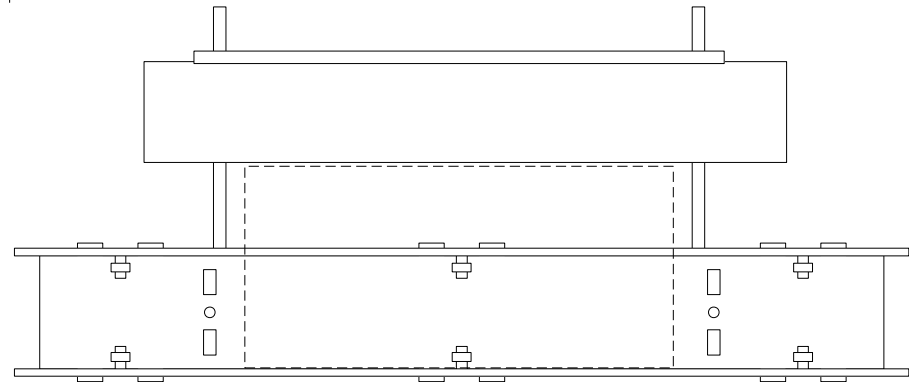

CU-FPV-CONSOLE (Abmessungen)

360,00mm

268,00mm

200,00mm

Project:CU-FPV-CONSOLE
File:DIMENSIONS
Version: 1
Date: 27.03.2015
Last Modify: -

Ulrich.C.DE
© 2015 Christian Ulrich
All rights reserved

URL: <http://www.ulrichc.de/>
eMail: Info@UlrichC.de
Phone: + 49 17 1 / 21 26 0 96