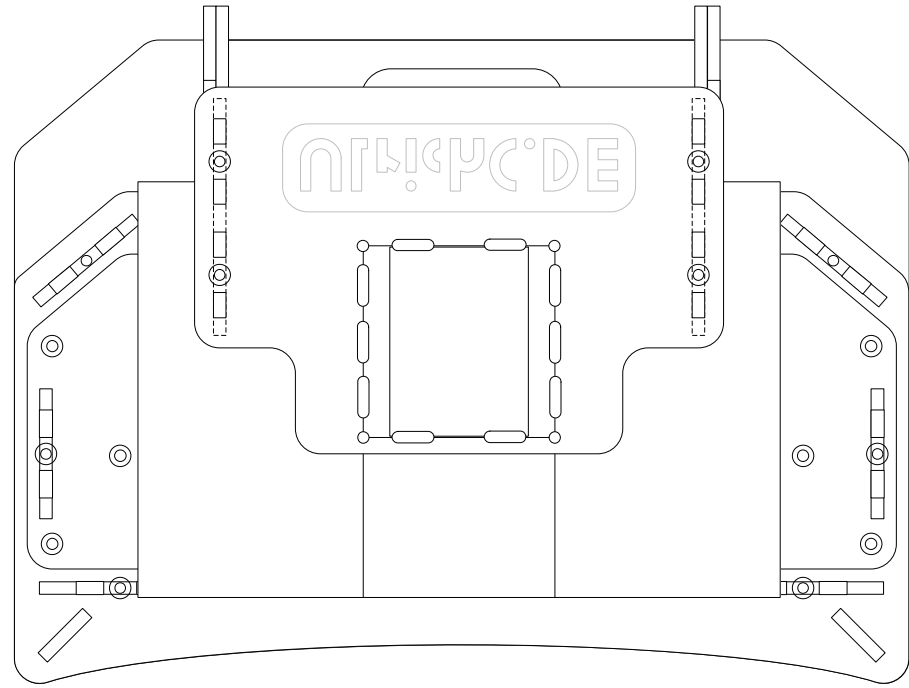

CU-FPV-CONSOLE (Abmessungen)

360,00mm

268,00mm

200,00mm

Project:CU-FPV-CONSOLE
File:DIMENSIONS
Version: 1
Date: 27.03.2015
Last Modify: -

Ulrich.C.DE
© 2015 Christian Ulrich
All rights reserved

URL: <http://www.ulrichc.de/>
eMail: Info@UlrichC.de
Phone: + 49 17 1 / 21 26 0 96