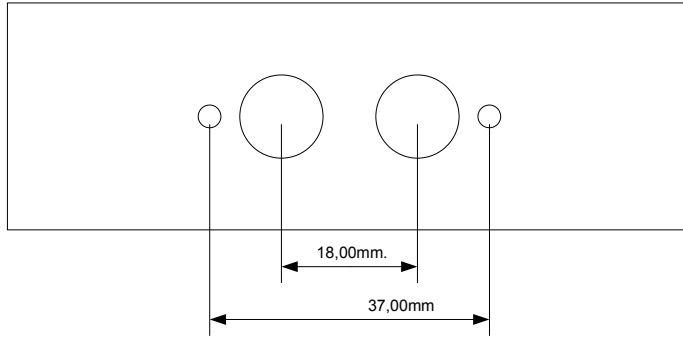

# Frontsensoren (Montage)

Ultraschallsensor  
SF10

Infrarotsensor  
SHARP GP2D12

Project: CU-HOME-CHASSIS  
File: SENSORS  
Version: < 1  
Date: 27.02.2008  
Last Modify: 27.02.2008

**UlrichC**  
© 2008 Christian Ulrich  
All rights reserved