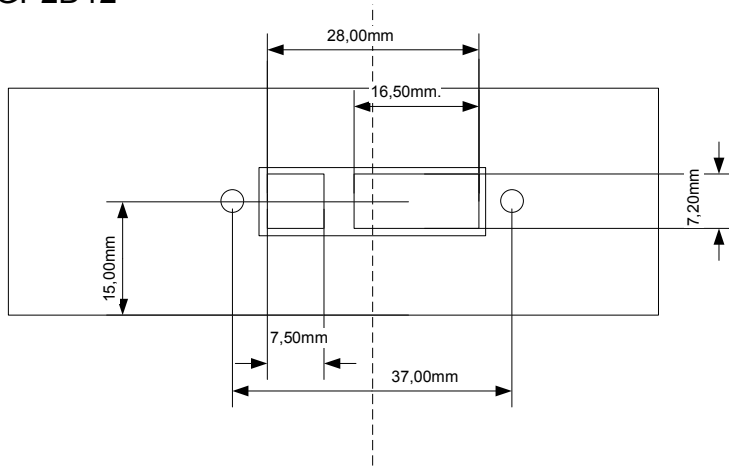

# Frontsensoren (Montage)

Ultraschallsensor  
SF10

Infrarotsensor  
SHARP GP2D12

Project: CU-HOME-CHASSIS  
File: SENSORS  
Version: < 1  
Date: 27.02.2008  
Last Modify: 27.02.2008

**UlrichC**  
© 2008 Christian Ulrich  
All rights reserved